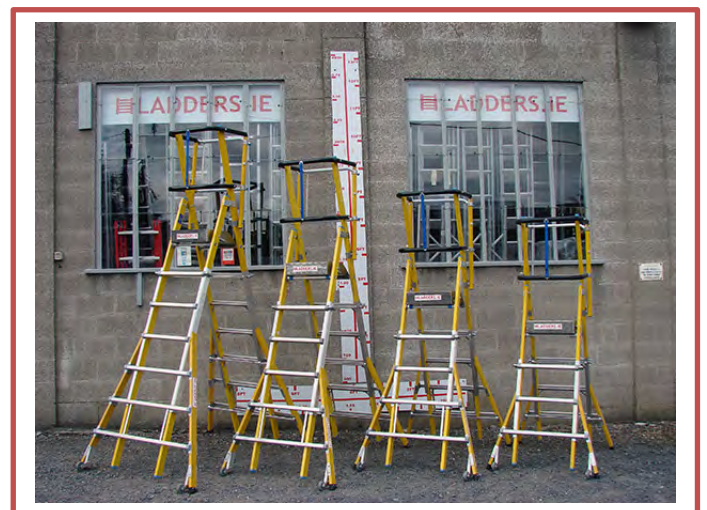

HEIGHT ADJUSTABLE PODIUM IN ALUMINIUM AND FIBREGLASS

- Complies fully with Irish legislation.
- Suitable for use on construction sites.
- Adjustable Platform height.
- One man operation.
- Platform completely enclosed.
- Lockable entry and exit gate.
- Assembled and dismantled in minutes.
- Large Platform 400mm x 400 mm.

- Suitable to work side on.
- Edge protection on platform.
- Can be used on stairs.
- Folds flat for storage.
- Fitted with rubber wheels for ease of transport.
- Can be transported on car roof rack.
- Currently used on many construction sites in Ireland.

HEIGHT ADJUSTABLE PODIUM IN ALUMINIUM AND FIBREGLASS

MODEL	CLOSED STEPS	OPEN STEPS	CLOSED HEIGHT	OPENED HEIGHT	ALUMINIUM WEIGHT (kg)	FIBREGLASS WEIGHT (kg)
POD 1.10	4	6	3'5" 1.10m	5'4" 1.62m	23	30
POD 1.36	5	8	4'6" 1.36m	7' 2.14m	26	33
POD 1.64	6	9	5'5" 1.64m	7'9" 2.36m	31	37
POD 1.88	7	11	6'2" 1.88m	9'9" 2.95m	34	44