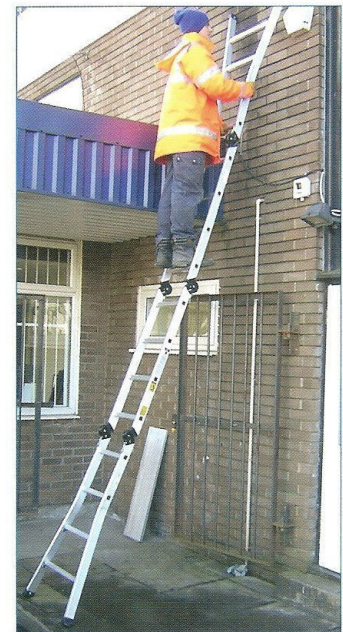

LADDERS.IE

PROFESSIONAL ADJUSTABLE LADDER - PAL

- Multi-purpose 6-hinged articulated ladder system
- Multi configurations – straight ladder, step, stair ladder and workbench
- Splayed legs for additional stability
- Strong dual locking mechanism
- Quick & simple to erect
- Scaffold boards available

PROFESSIONAL ADJUSTABLE LADDER (PAL)

Code	Rungs	Stored length	Step height	Extended length	Weight
1303-020	12	1.10m	1.75m	3.70m	12.5kg
1303-021	16	1.30m	2.30m	4.80m	19kg
1303-022			Scaffold board for 12-rung		
1303-023			Scaffold board for 16-rung		